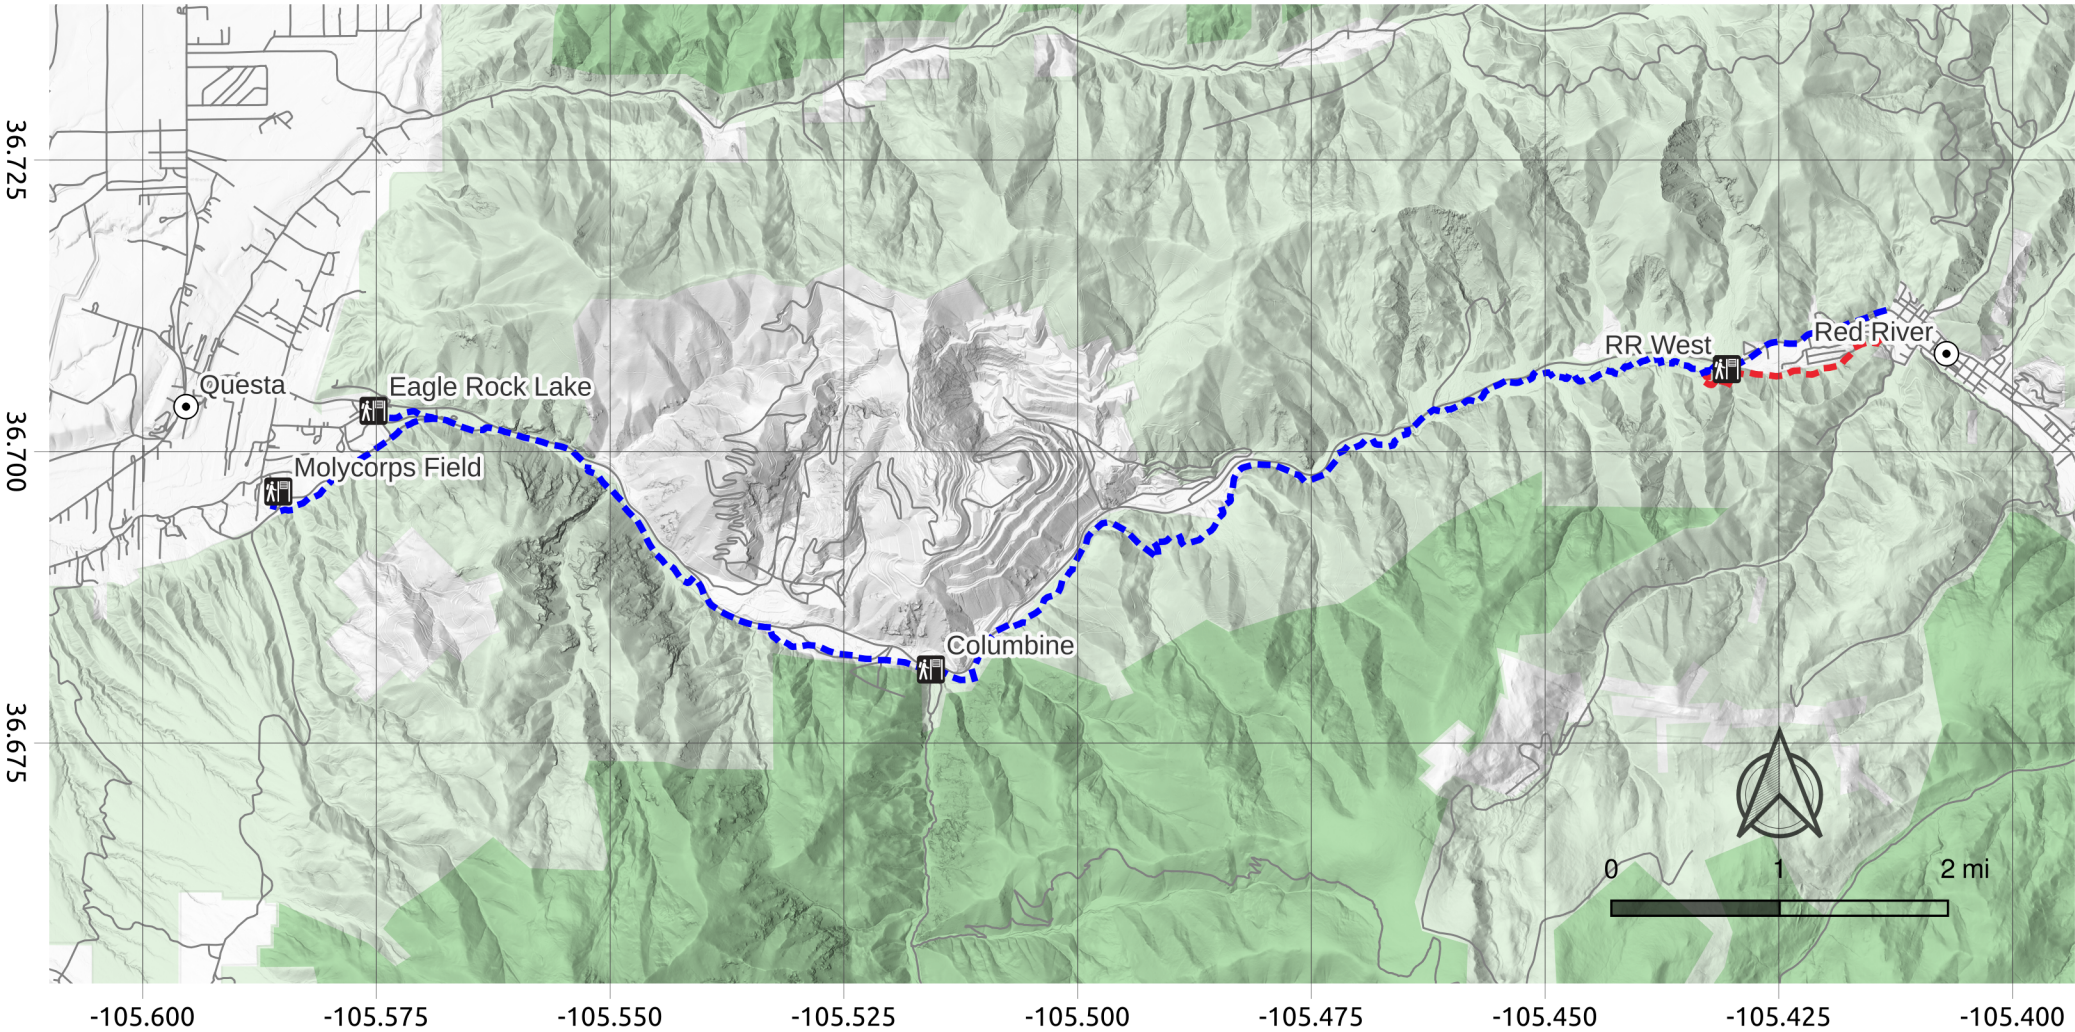

Questa to Red River Trail (Q2RRT)

Project Overview Map

Q2RRT Proposed Aligment

--- Engineered Path

--- Primitive Trail

USFS Non-Wilderness

USFS Wilderness

Private